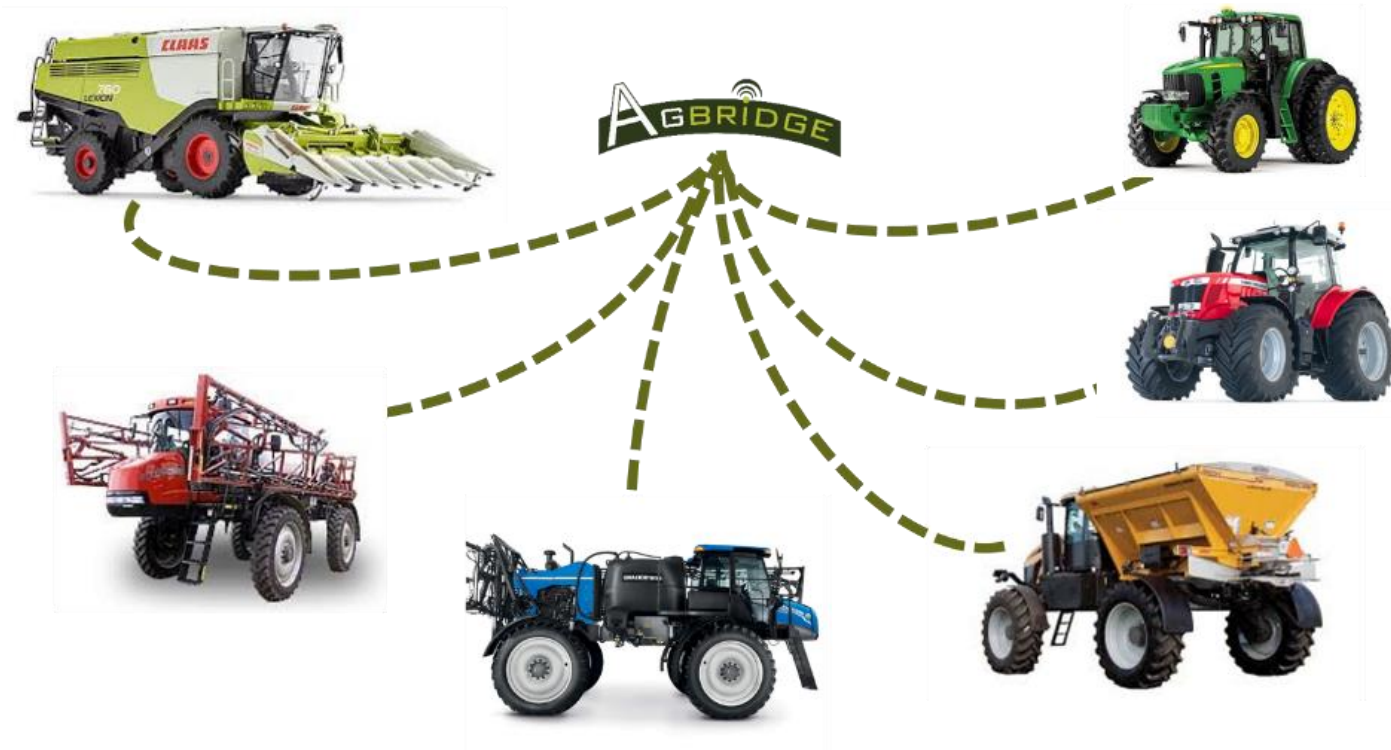

MyConfigurations

Name

- 101\_39\_Crossing\_Fall2014Field1\_K\_POTA...
- 101\_39\_Crossing\_Fall2014Field1\_K\_POTA...
- 101\_39\_Crossing\_Fall2014Field1\_K\_POTA...

Growers & their trusted Advisers

Automatic Data Transport whenever Equipment is in range of your AyrMesh Hub

A Virtual Thumb Drive delivering data to and from Equipment in the Field

Works with any Brand Controller equipped with a USB or Compact Flash Port

Planting • As-applied • Prescriptions • Boundaries • Guidance • Harvest